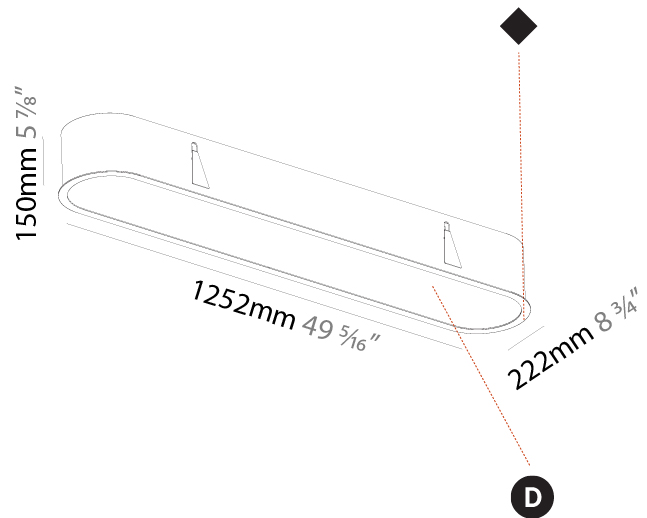

PHYSICAL

Shape: Oval
Length (mm): 1252
Length (in): 49 5/16
Width (mm): 222
Width (in): 8 3/4
Depth (mm): 150
Depth (in): 5 7/8
Ceiling Thickness (mm): 10 / 12.5 / 15 / 25
Ceiling Thickness (in): 3/8 or 1/2 or 9/16 or 1
Min. Recessing Depth (mm): 160
Min. Recessing Depth (in): 6 5/16
Weight (kg): 7.634
Weight (lbs): 16.80
Diffuser: PMMA - Opal or Micro-Prism
Fixture Finish: SSR / BKV / CWI / CRY / HAB / UFT / ITA / RUA / FTG / MYG / LOD / PUS / FRO / FUP / KIA / POP / BLS / SPG / MEY / GOH / CHC / COM / ABZ / JAG / OBR / MOS / ROR
Fixture Material: Extruded Aluminum / Steel
Cut-out Measurements: 1235mm / 48 5/8" x 205mm / 8 1/16"

ELECTRICAL

Lamp Type: LED (Zhaga Standard)
Input Wattage (W): 41.8
Total Output Wattage (W): 36
Dimming: Tri-Mode (Non-Dimming and Phase Dimming (120Vac only) and 0-10V Dimming)
Driver Included: Yes
Driver Location: Integrated
Driver Type: Constant Current - Universal
Driver Class: Class 2
Input Voltage (V): 120 - 277
Constant Current (MA): 500

LED

Color Temperature (°K): 3000 / 4000
Max. Delivered Lumen (lm): 2860 / 3140
CRI: >80 CRI
Lamp Life (hrs): 50000
Upon Request: Other CCT available

OPTICAL

RATINGS AND CERTIFICATIONS

Certified By: Certified for North American Standards
IP rating: IP20

PROJECT
TYPE
SPECIFIER
QUANTITY
DATE

1235mm x 205mm
48 5/8" x 8 1/16"

10 - 25mm
3/8" - 1"

160mm
6 5/16"