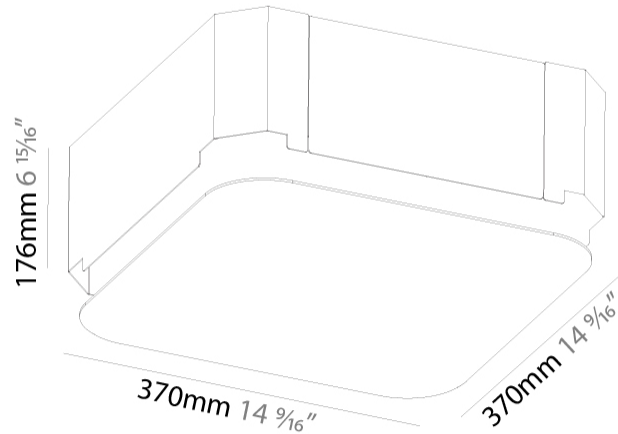

PHYSICAL

Shape: Square
 Length (mm): 370
 Length (in): 14 9/16
 Width (mm): 370
 Width (in): 14 9/16
 Depth (mm): 176
 Depth (in): 6 15/16
 Ceiling Thickness (mm): 10 / 12.5 / 15 / 25 / 30
 Ceiling Thickness (in): 3/8 or 1/2 or 9/16 or 1 or 1 3/16
 Min. Recessing Depth (mm): 200
 Min. Recessing Depth (in): 7 7/8
 Weight (kg): 4.236
 Weight (lbs): 9.32
 Diffuser: PMMA - Opal
 Fixture Material: Extruded Aluminum / Steel
 Cut-out Measurements: 405mm / 15 15/16" x 405mm 15 15/16"
 Upon Request: Unique Sizes Unique Ceiling Thickness Unique Mounting Depth Spot Inserts

Certified By: Certified for North American Standards
 IP rating: IP20

PROJECT
TYPE
SPECIFIER
QUANTITY
DATE

200mm 405mm x 405mm 10 | 12 1/2 | 15 | 25 | 30mm
 7 7/8" 15 15/16" x 15 15/16" 3/8" 1/2" 9/16" 1" 1 3/16"