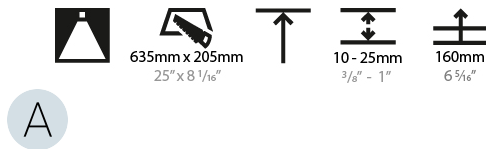

PHYSICAL

Shape: Oval
Length (mm): 652
Length (in): 25 1/16
Width (mm): 222
Width (in): 8 3/4
Depth (mm): 150
Depth (in): 5 7/8
Ceiling Thickness (mm): 10 / 12.5 / 15 / 25
Ceiling Thickness (in): 3/8 or 1/2 or 9/16 or 1
Min. Recessing Depth (mm): 160
Min. Recessing Depth (in): 6 5/16
Weight (kg): 4.033
Weight (lbs): 8.87
Diffuser: PMMA - Opal or Micro-Prism
Fixture Finish: SSR / BKV / CWI / CRY / HAB / UFT / ITA / RUA / FTG / MYG / LOD / PUS / FRO / FUP / KIA / POP / BLS / SPG / MEY / GOH / CHC / COM / ABZ / JAG / OBR / MOS / ROR
Fixture Material: Extruded Aluminum / Steel
Cut-out Measurements: 635mm / 25" x 205mm / 8 1/16"

ELECTRICAL

Lamp Type: LED (Zhaga Standard)
Input Wattage (W): 21
Total Output Wattage (W): 18
Dimming: Tri-Mode (Non-Dimming and Phase Dimming (120Vac only) and 0-10V Dimming)
Driver Included: Yes
Driver Location: Integrated
Driver Type: Constant Current - Universal
Driver Class: Class 2
Input Voltage (V): 120 - 277
Constant Current (MA): 500

LED

Color Temperature (°K): 3000 / 4000
Max. Delivered Lumen (lm): 1430 / 1570
CRI: >80 CRI
Lamp Life (hrs): 50000
Upon Request: Other CCT available

OPTICAL

RATINGS AND CERTIFICATIONS

Certified By: Certified for North American Standards
IP rating: IP20

PROJECT
TYPE
SPECIFIER
QUANTITY
DATE