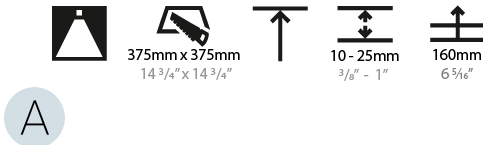

PHYSICAL

Shape: Square
Length (mm): 392
Length (in): 15 7/16
Width (mm): 392
Width (in): 15 7/16
Height (mm): 150
Height (in): 5 7/8
Ceiling Thickness (mm): 10 / 12.5 / 15 / 25
Ceiling Thickness (in): 3/8 or 1/2 or 9/16 or 1
Min. Recessing Depth (mm): 160
Min. Recessing Depth (in): 6 5/16
Weight (kg): 4.341
Weight (lbs): 9.57
Diffuser: PMMA - Opal or Micro-Prism
Fixture Finish: SSR / BKV / CWI / CRY / HAB / UFT / ITA / RUA / FTG / MYG / LOD / PUS / FRO / FUP / KIA / POP / BLS / SPG / MEY / GOH / CHC / COM / ABZ / JAG / OBR / MOS / ROR
Fixture Material: Extruded Aluminum / Steel
Cut-out Measurements: 375mm / 14 3/4" x 375mm / 14 3/4"

ELECTRICAL

Lamp Type: LED (Zhaga Standard)
Input Wattage (W): 13.2
Total Output Wattage (W): 12
Dimming: Non-Dimmable
Driver Included: Yes
Driver Location: Integrated
Driver Type: Constant Current - Universal
Driver Class: Class 2
Input Voltage (V): 120 - 277
Constant Current (MA): 350
Upon Request: (Not included - see components) Integral: 0-10Vdc dimming / Phase dimming 120Vac only

LED

Color Temperature (°K): 3000 / 4000
Max. Delivered Lumen (lm): 1380 / 1430
CRI: >80 CRI
Efficiency (%): 0.827
Lamp Life (hrs): 50000
Upon Request: Other CCT available

OPTICAL

RATINGS AND CERTIFICATIONS

Certified By: Certified for North American Standards
IP rating: IP20